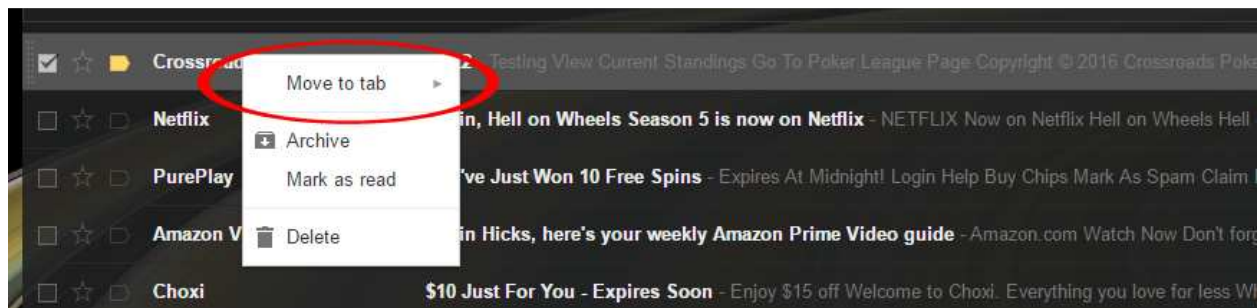

Gmail Users

By default, Gmail puts league emails into your Promotions tab. Here is how to fix:

Open Gmail and click on the "Promotions" tab.

Find the "Crossroads Poker" email and right click on it. This will open a box.